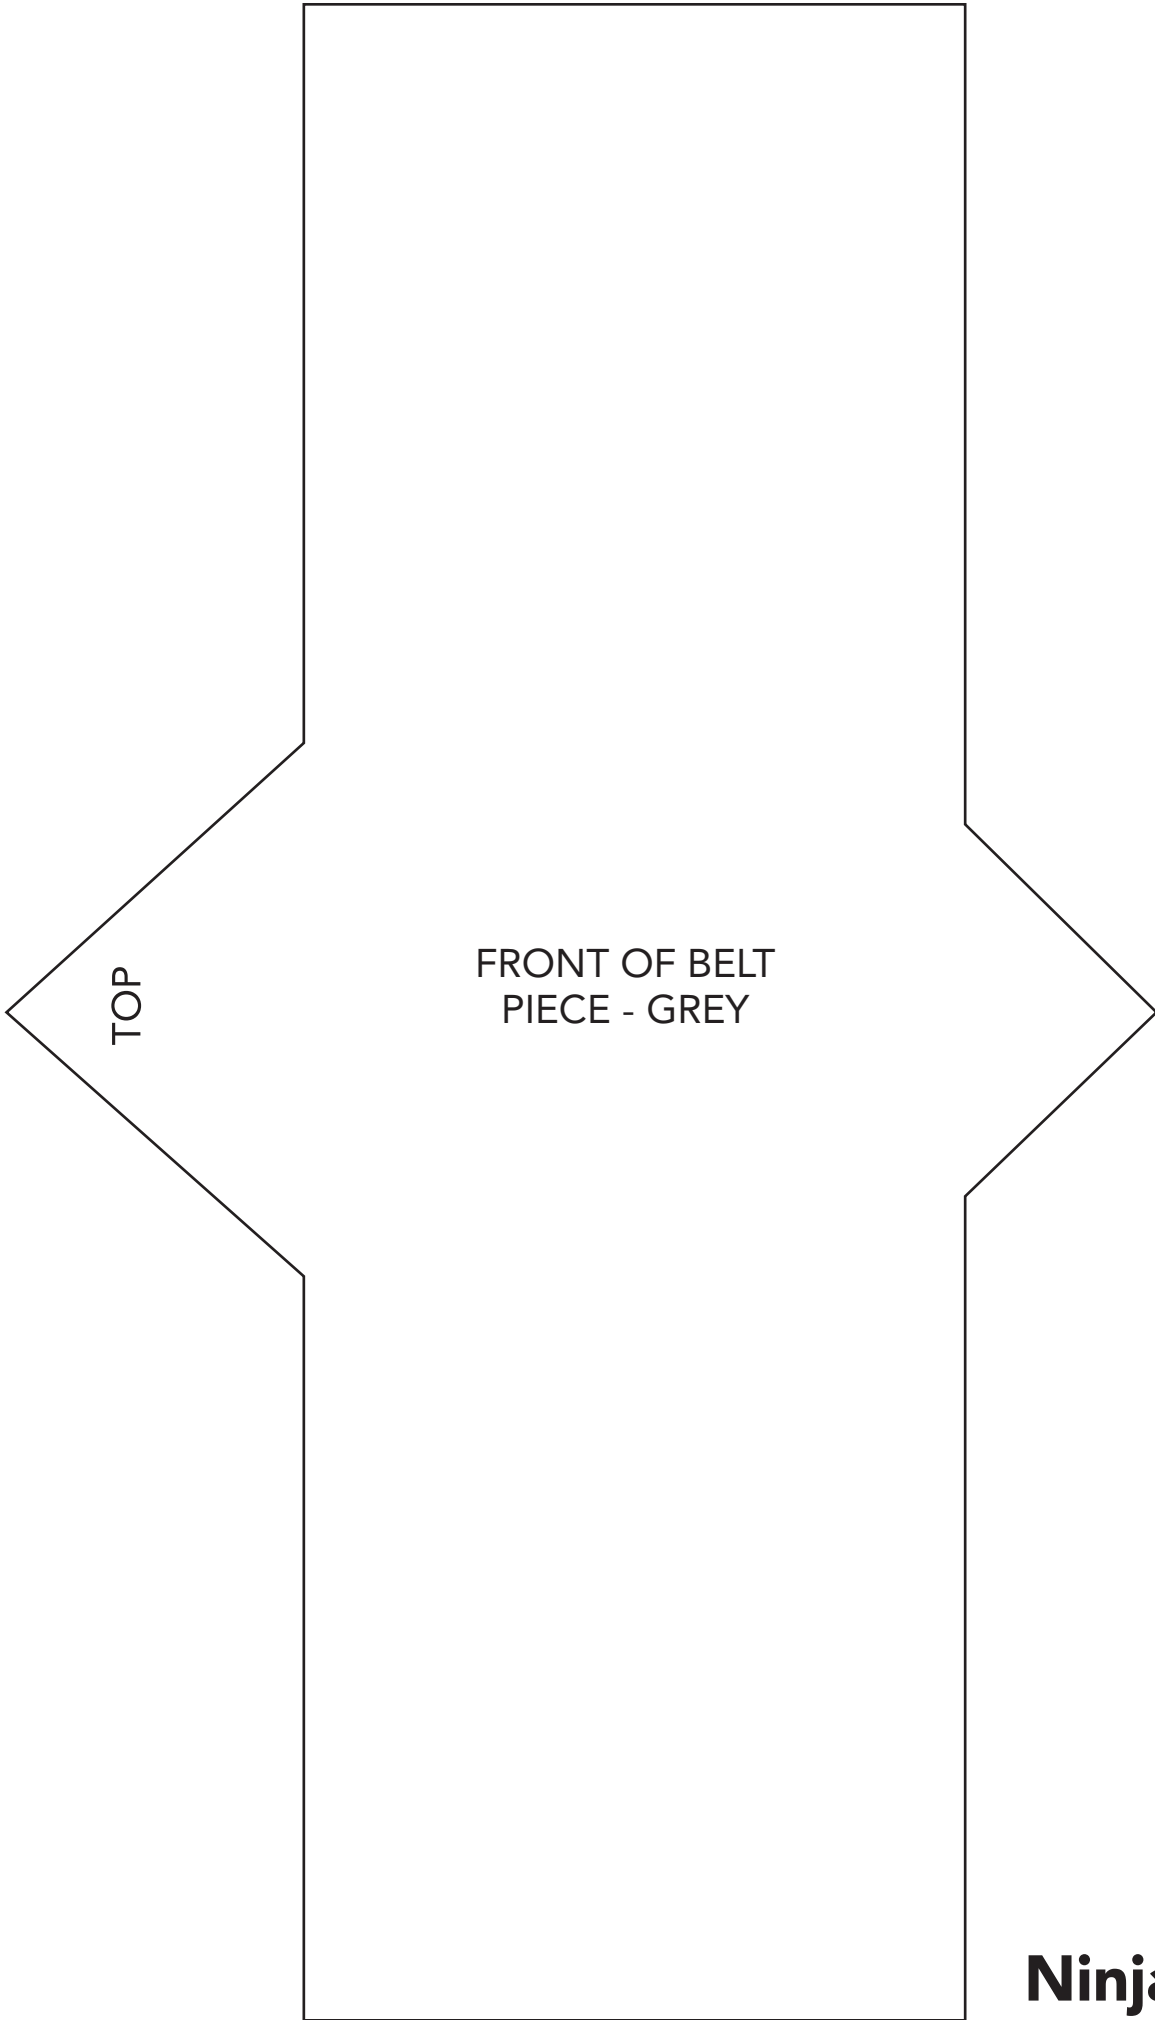

FACE MASK PIECE -
GREY

BACK OF BELT PIECE -
GREY

BRACER IN GREY -
CUT TWO

WRIST END

ELBOW END

BRACER SPIKE IN
GREY - CUT EIGHT

THROWING STAR
GREY

WRIST END

TOP BRACER PIECE -
GREY. CUT TWO

ELBOW END

BELT FLAP BASE
PIECE - RED

BELT FLAP TOP PIECE
GREY