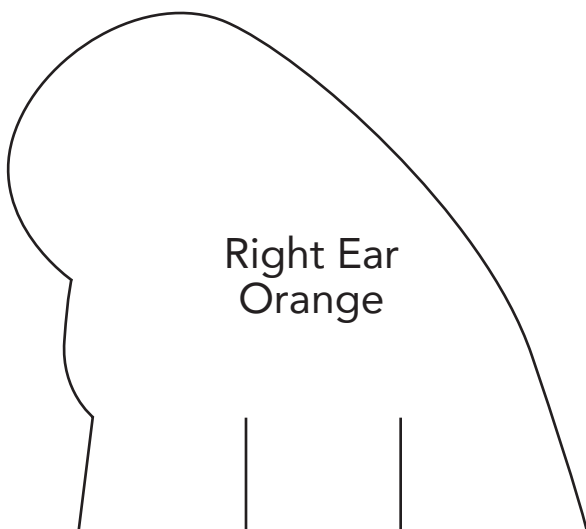

Mask Base - Orange

Cheek stripe - Black

Cheek stripe - Black

Nose
Black

Black

Black

White

White

Forehead stripe - Black

Right Ear
Orange

Left Ear
Orange

White

Muzzle
Orange

Black

Black