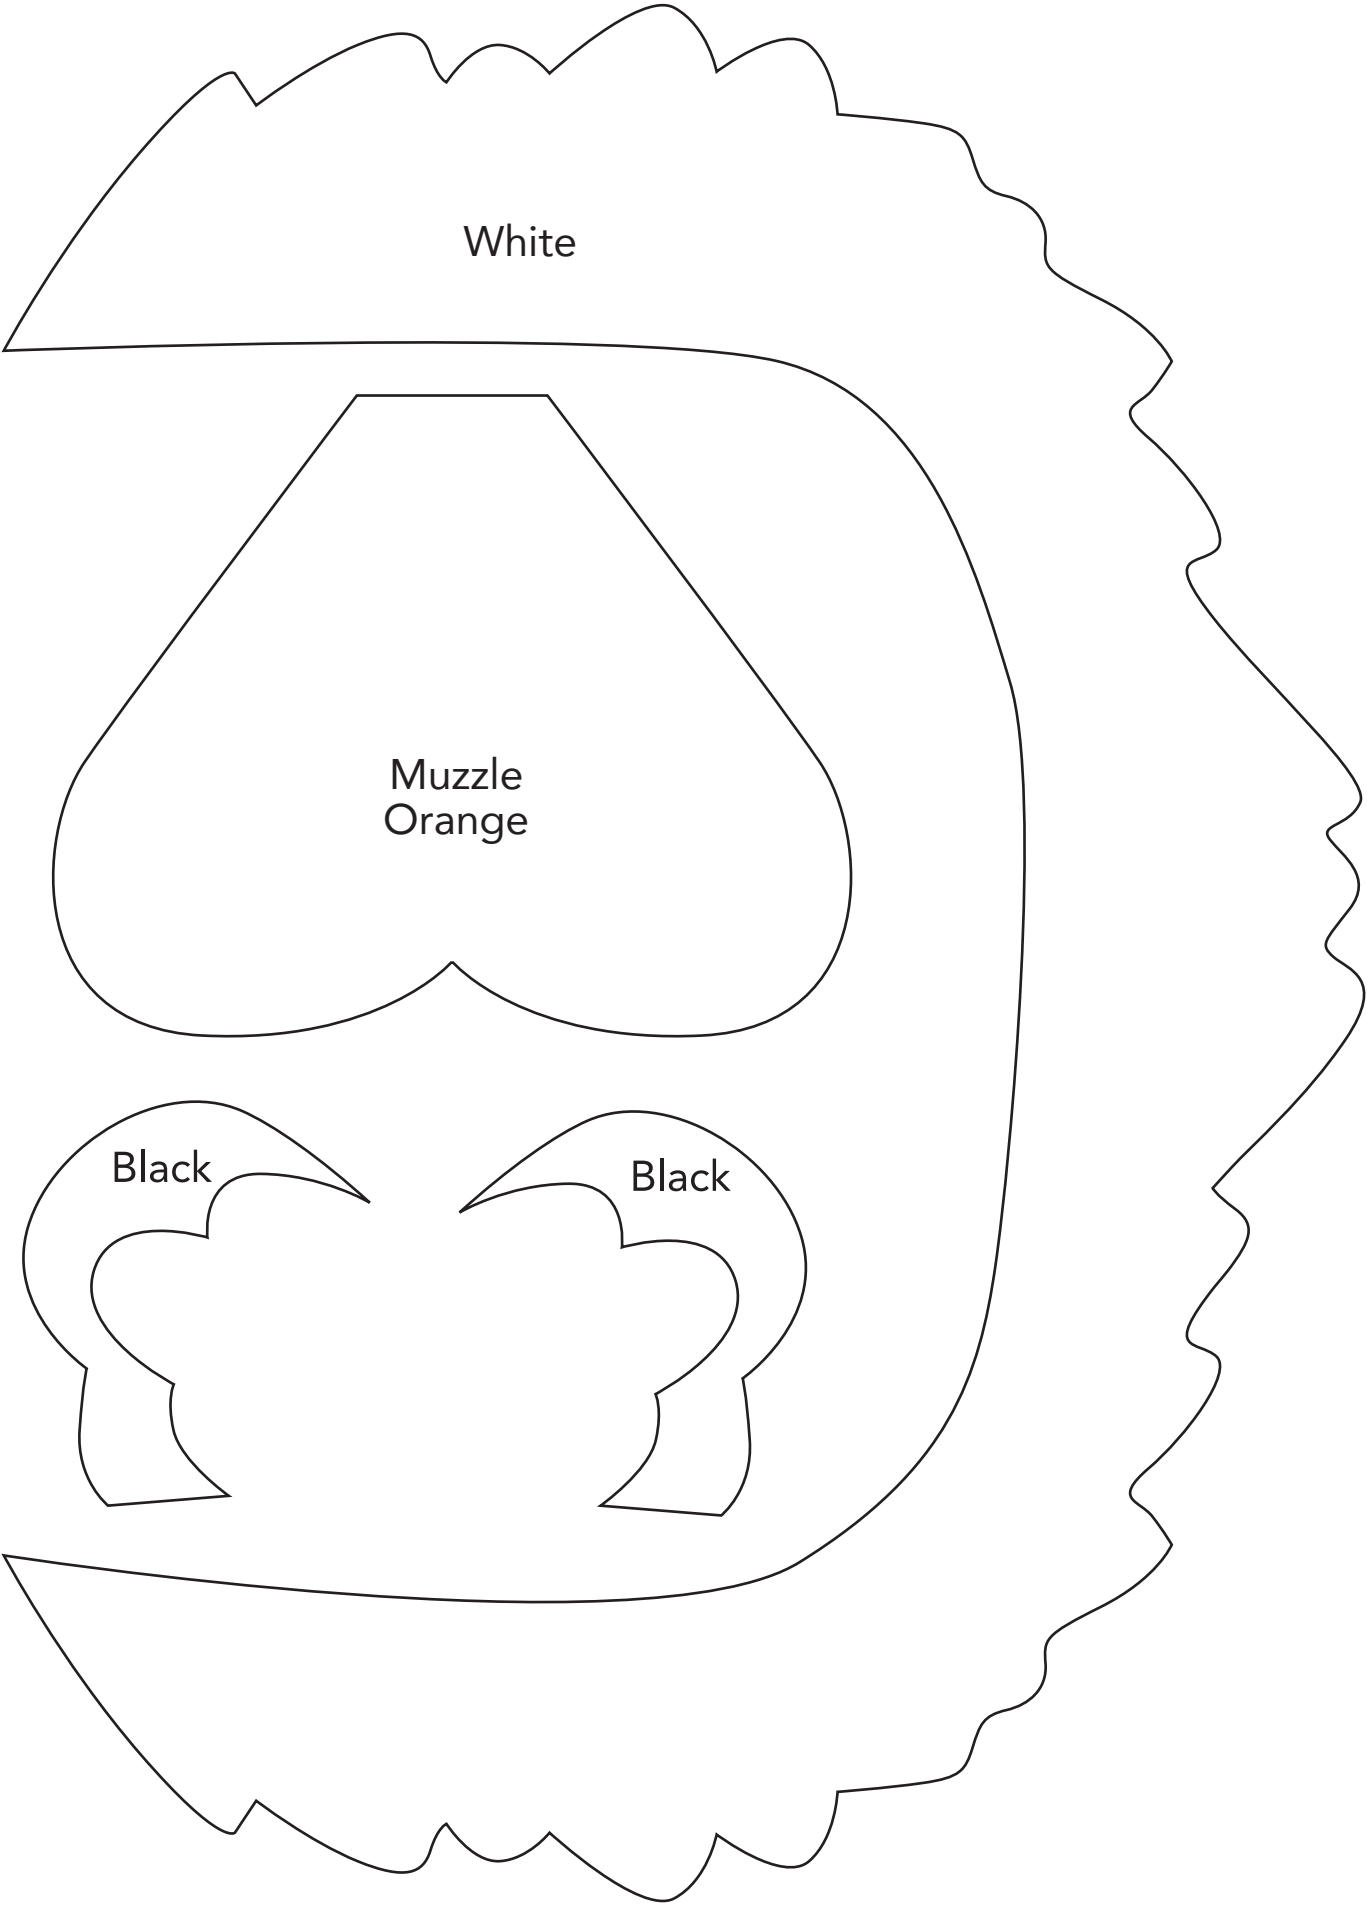

Mask Base - Orange

Cheek stripe - Black

Cheek stripe - Black

Nose
Black

Black

Black

White

White

Forehead stripe - Black

Right Ear
Orange

Left Ear
Orange

White

Muzzle
Orange

Black

Black